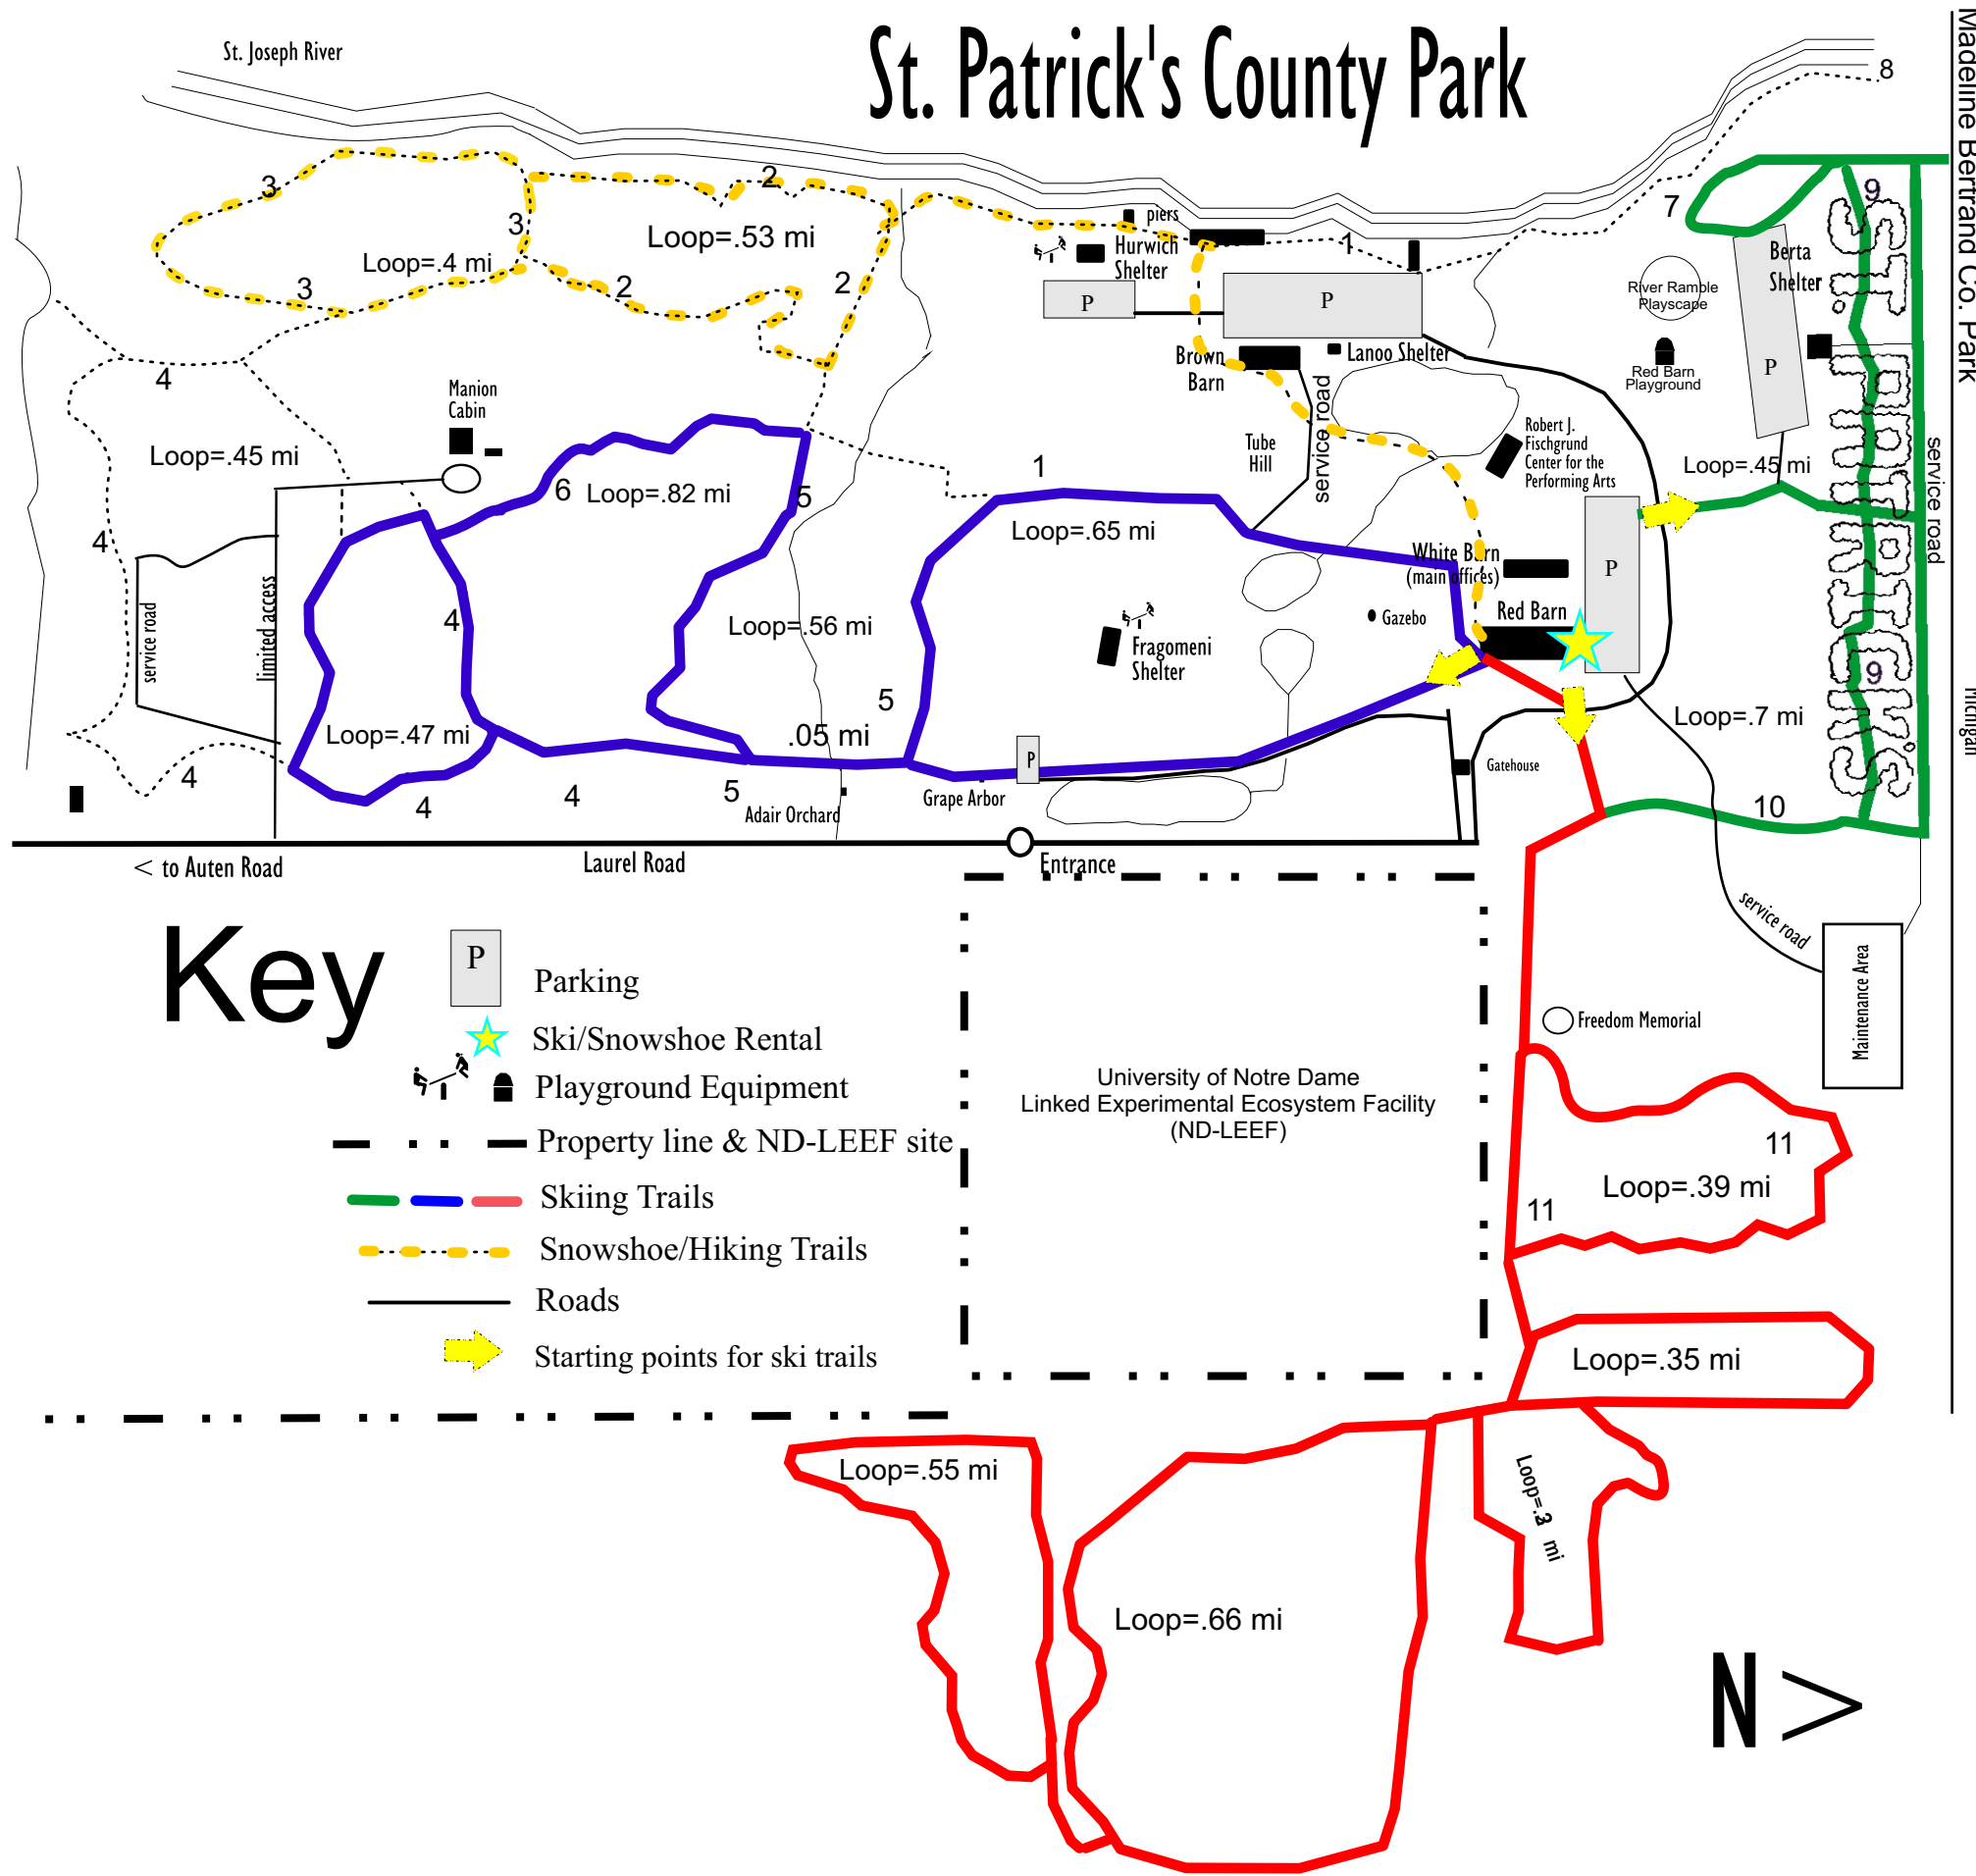

St. Patrick's County Park

Winter Winter Trail Map

Blue Ski Trails - South (1.99 mi) 1, 4, 5, 6

Scenic Features: Orchard, Covered Bridge, Cabin

Green Ski Trails - North (1.15 mi) 9, 10

Scenic Features: IN/MI Line, St. Patrick's Tree Sign, River Ramble Playscpae

Red Ski Trails - East (2.27 mi) 11

Scenic Features: Freedom Memorial, ND-LEEF

Snowshoe & Hiking Trails - Lower West (1.0 mi.) 1, 2, 3

Scenic Features: St. Joseph River, Innertubing Hill

Check our Facebook page for trail conditions.

Restrooms are available year-round at the White and Brown Barn.

Bicycles are not allowed on the trails.

There are separate trails for skiing and snowshoeing/hiking in winter.

Pets are not allowed on ski trails during the ski season.