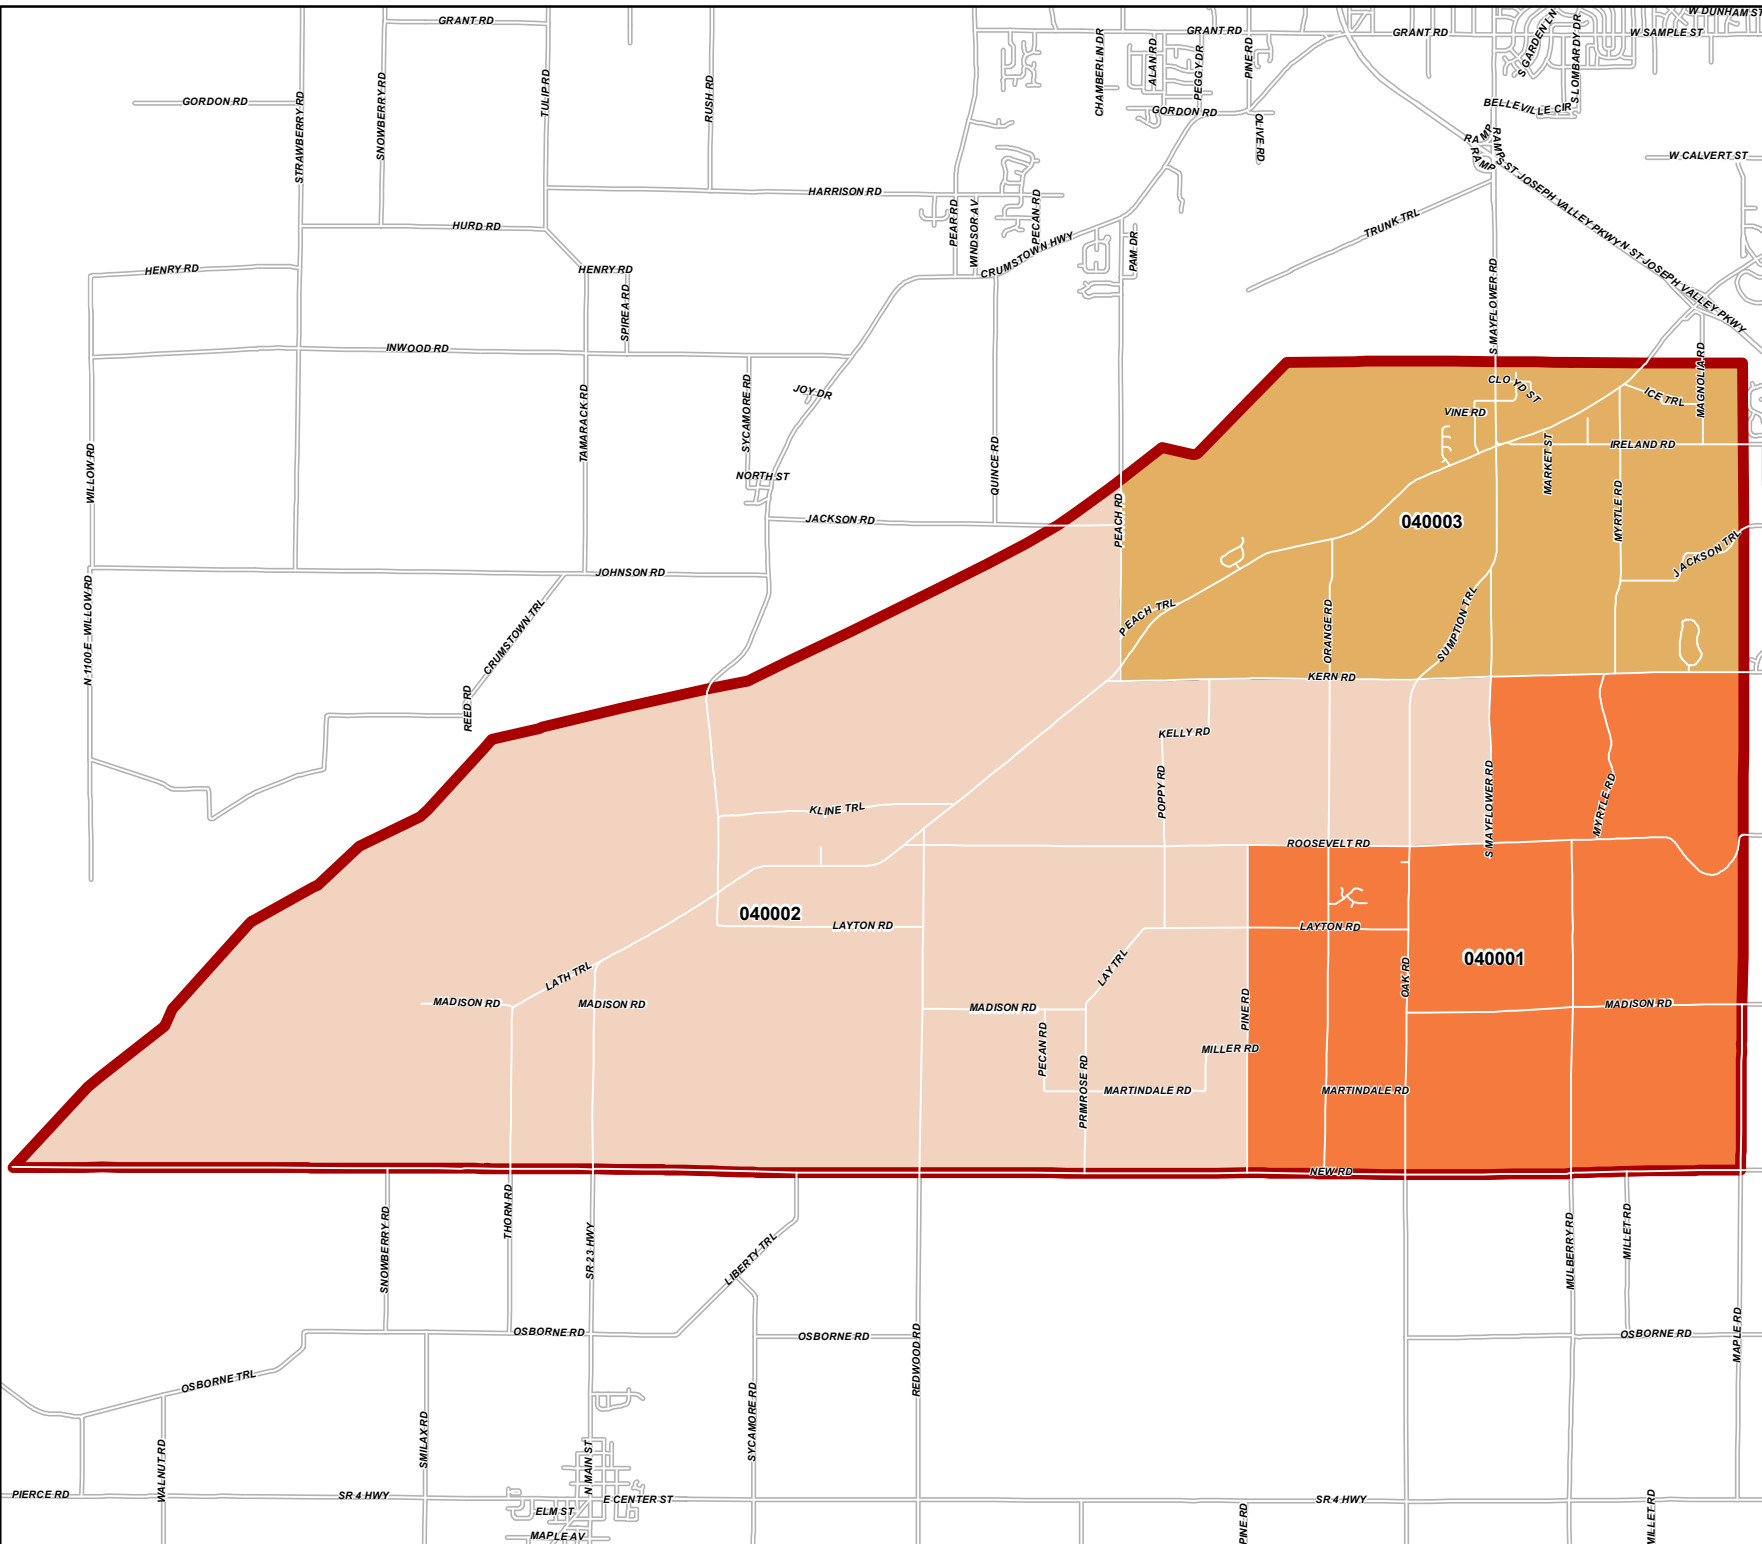

2019 Greene Township St Joseph County Voter Precinct Basemap

ST. JOSEPH COUNTY
1830-000-000