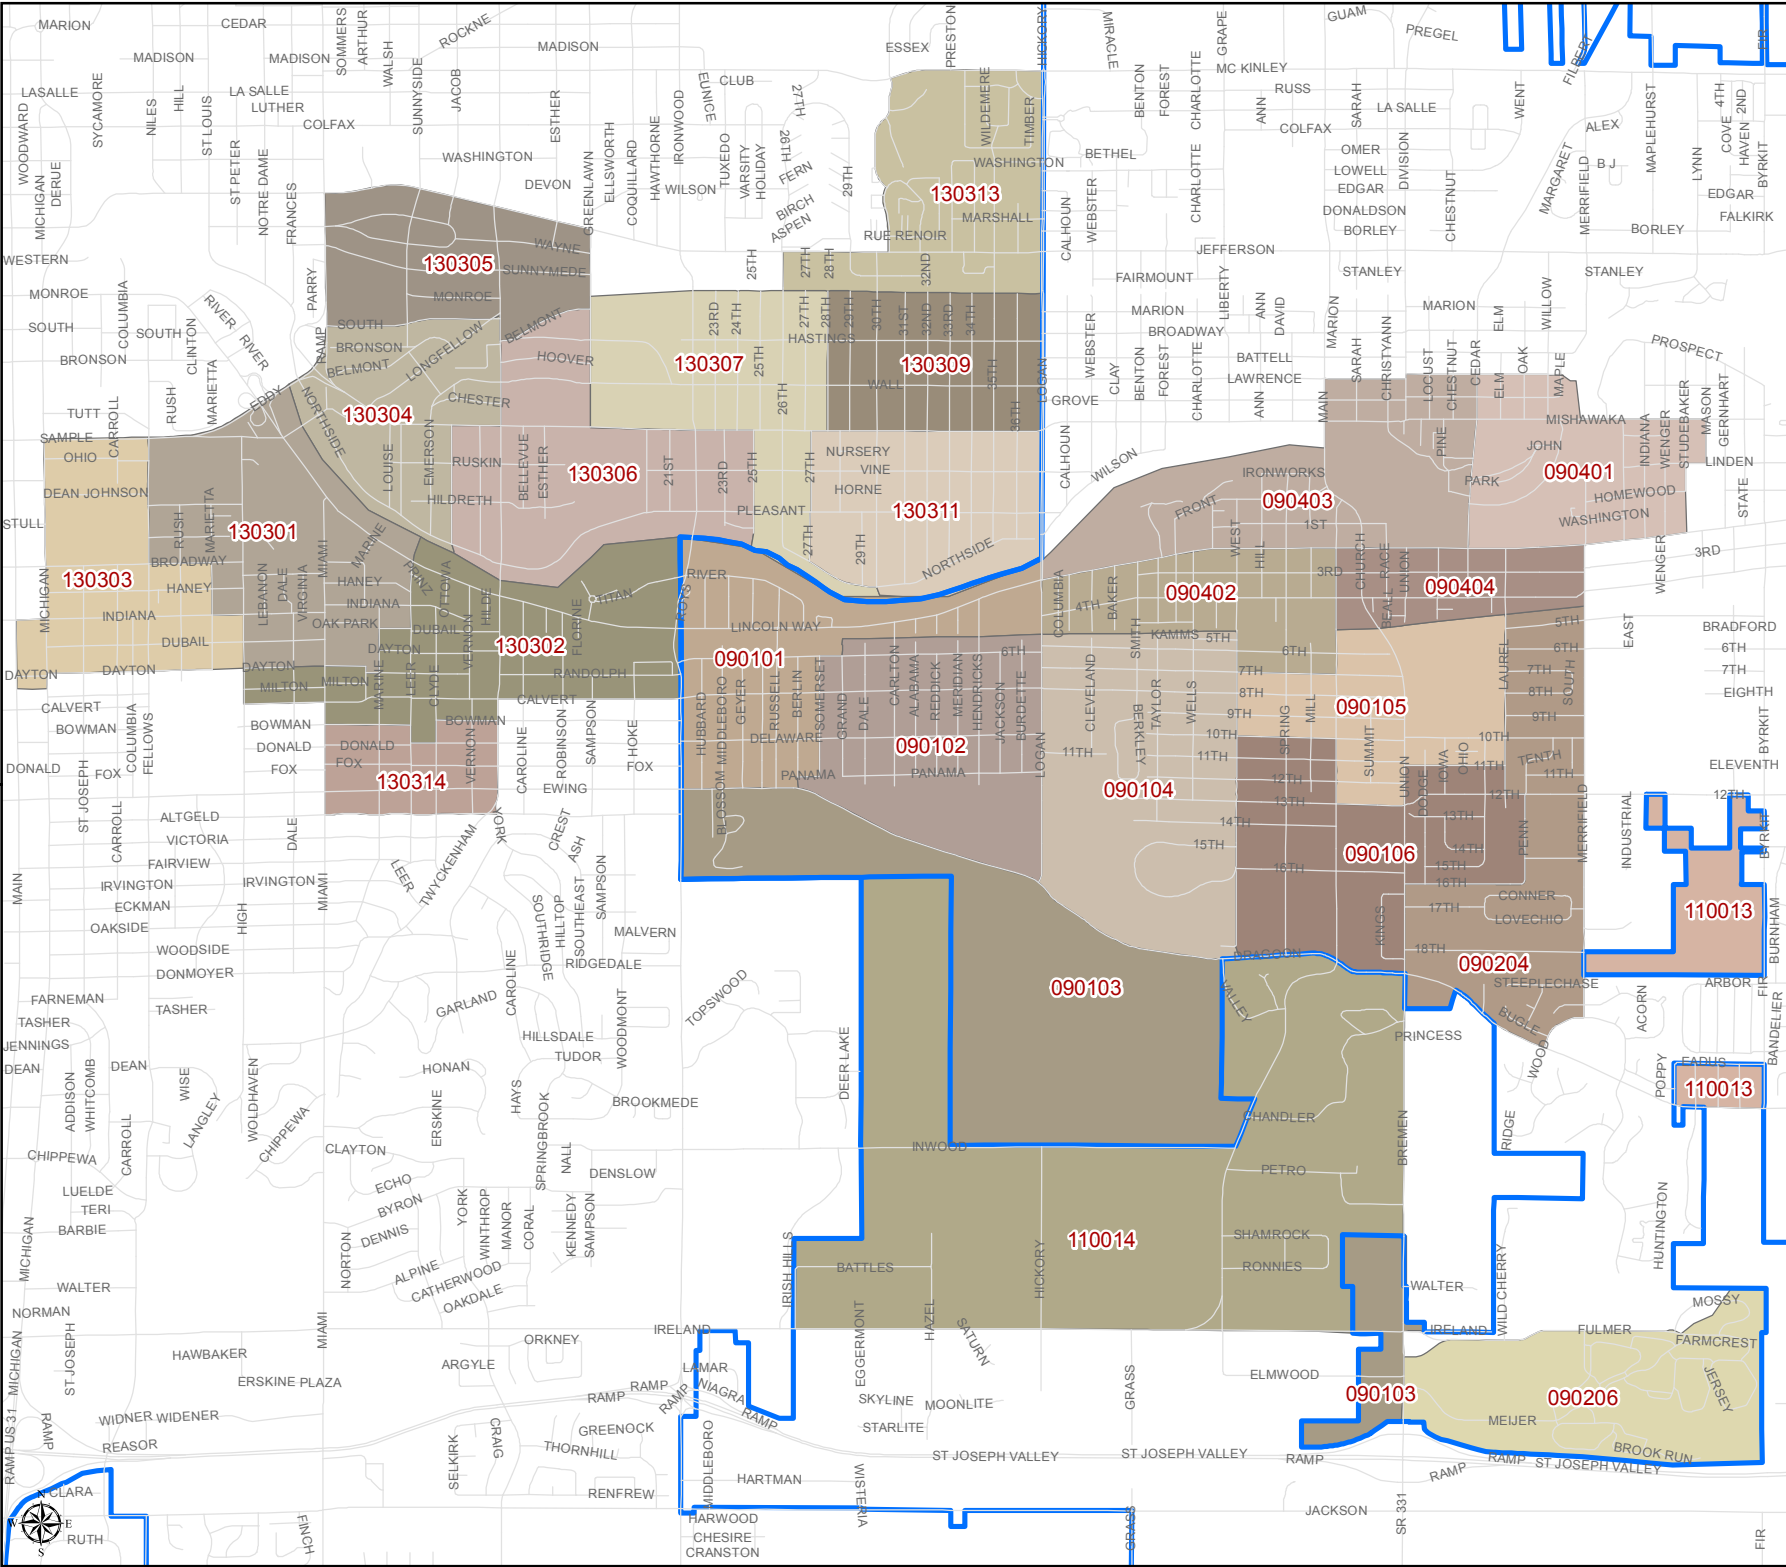

2018 District "H" St. Joseph County County Council Basemap

Legend

- City Boundaries
- Precinct #
- 110013
- 110014
- 130301
- 130302
- 130303
- 130304
- 130305
- 130306
- 130307
- 130309
- 130311
- 130313
- 130314
- 090101
- 090102
- 090103
- 090104
- 090105
- 090106
- 090204
- 090206
- 090401
- 090402
- 090403
- 090404